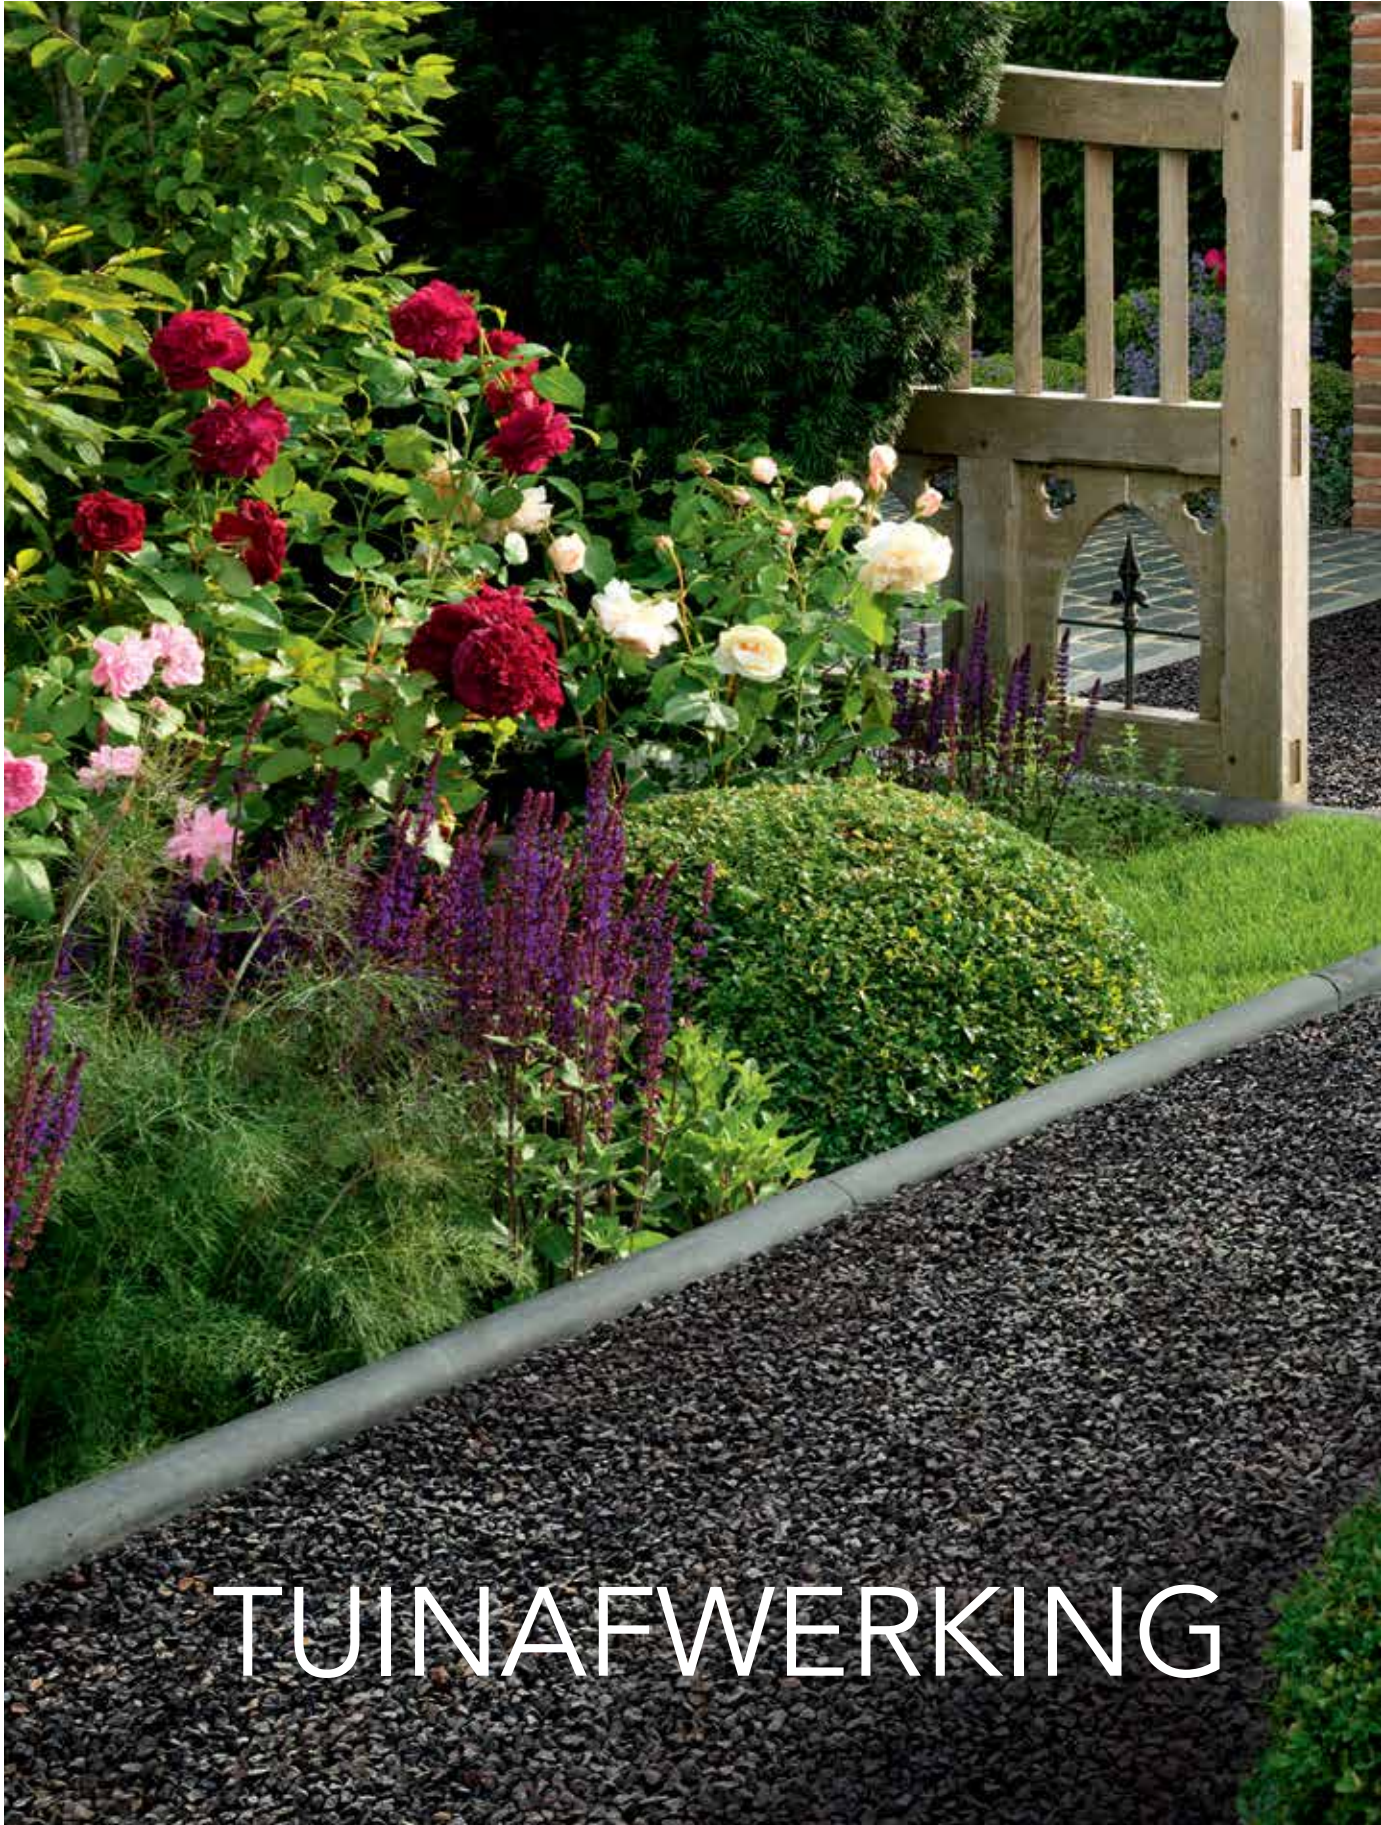

TUINAFWERKING