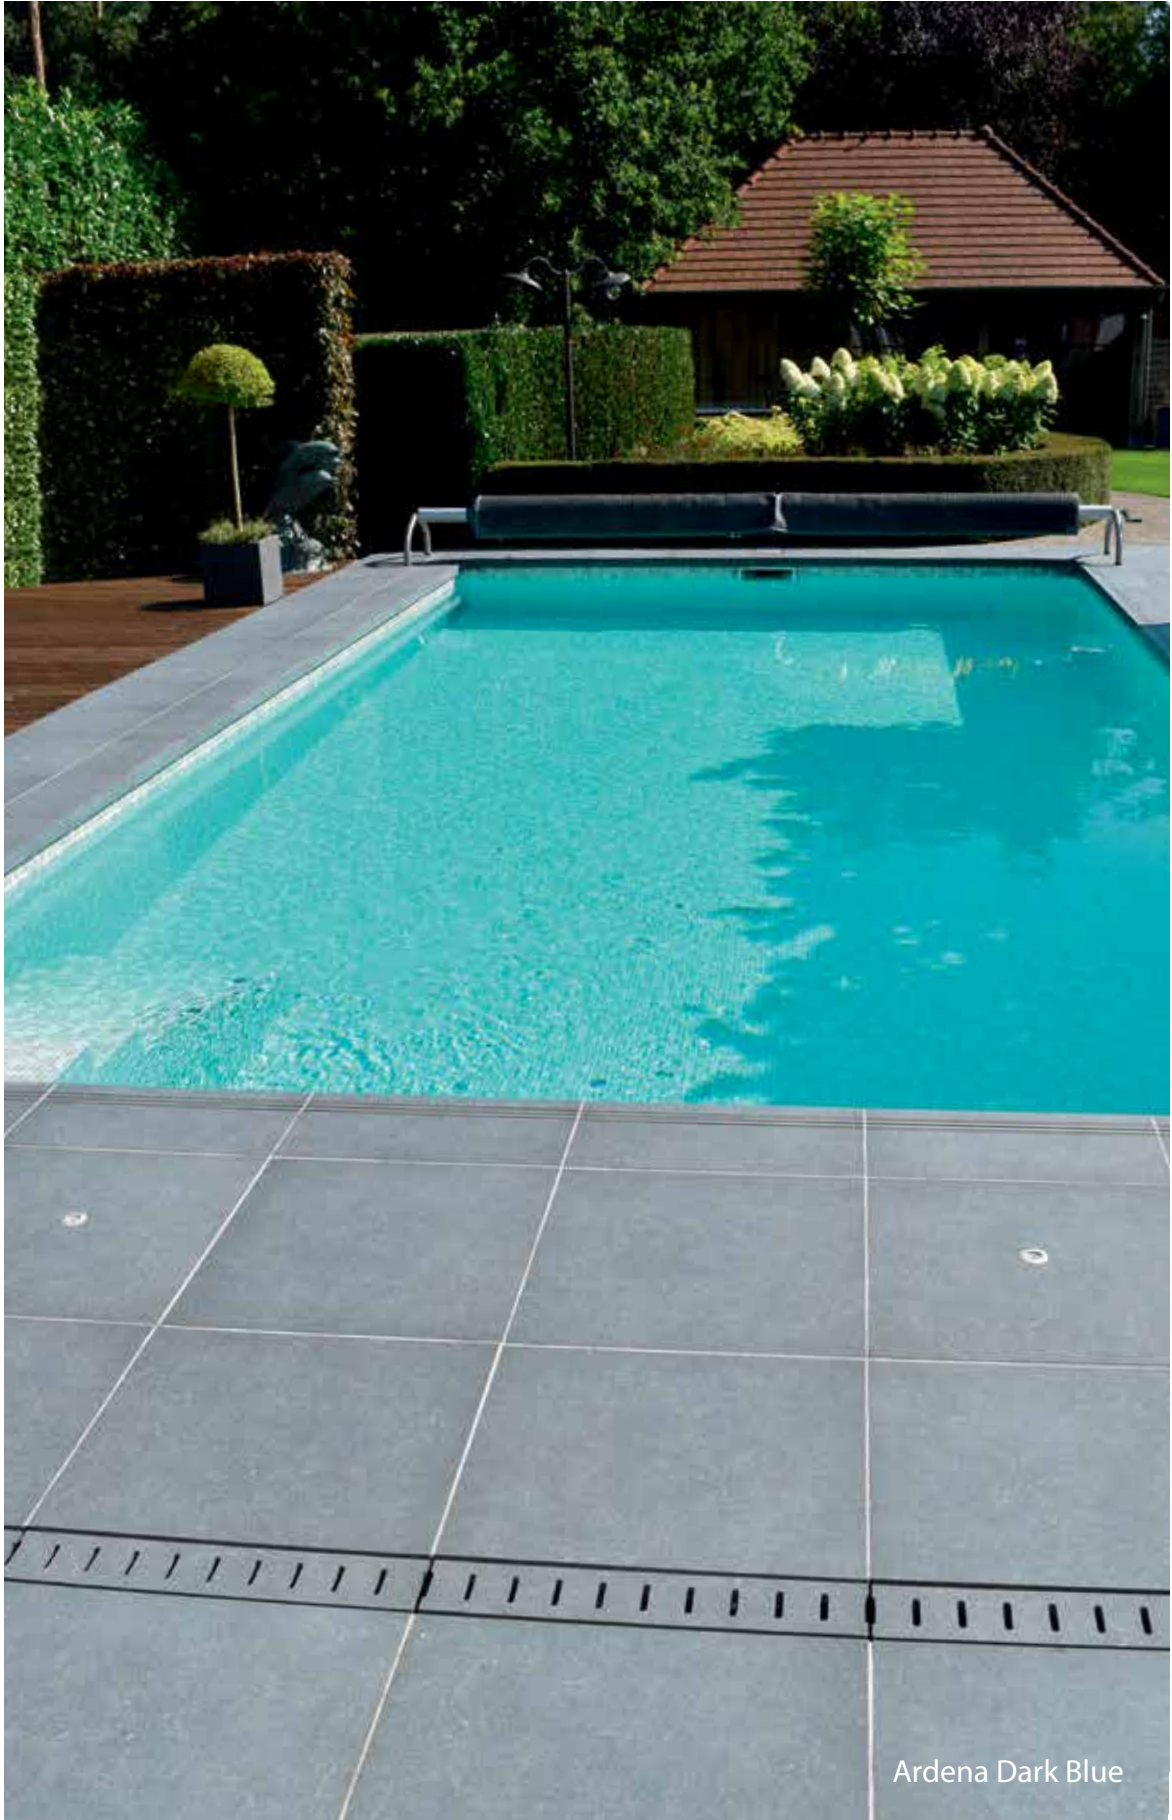

Ardena Dark Blue