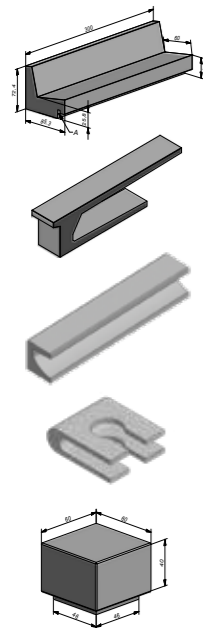

De technische kant

Zitelementen

	Grey Velvet	Cream Velvet
Lounge (lxbxh)		
300x72,4x85,3 cm	✓	✓
The Plank (lxbxh)		
295x50x75 cm	✓	✓
C-XL Bank (lxbxh)		
300x50x50 cm	✓ (*)	✓ (*)
C-3 Sit (lxbxh)		
154x130x48 cm	✓ (*)	✓ (*)
Bla bla Bloc (lxbxh)		
60x60x46 cm	✓	✓