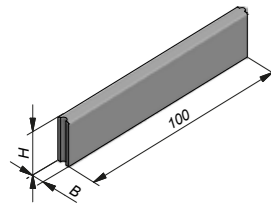

Deze kleuren kunnen afwijken van de werkelijkheid

Megatrap Smooth
Cream Velvet

L-element Smooth
Cream Velvet

De technische kant

Boordstenen

	intense		intense											
	CARBON	TURF	GRIS NATUREL	ARDUNA	SILVER	SILVERLIGHT	BLUE STEEL	BLACK	DIAMOND	DARK	GRIJS	ZWART		
	CARREAU				ROCKSTONE						intense		CLASSIC	
Grasboordsteen Discrete 100x20x5 cm											✓	✓		
Grasboordsteen Impercible 100x20x3,5 cm											✓			
100x15x5 cm	✓										✓	✓		
100x20x5 cm											✓			
100x20x6 cm	✓	✓	✓	✓	✓	✓	✓	✓ (*)	✓	✓	✓	✓		
100x30x6 cm	✓										✓	✓		
100x20x8 cm											✓			
100x20x10 cm*											✓	✓		
100x25x10 cm											✓			
100x30x10 cm*											✓	✓		
100x40x8 cm											✓	✓		
100x40x10 cm											✓	✓		