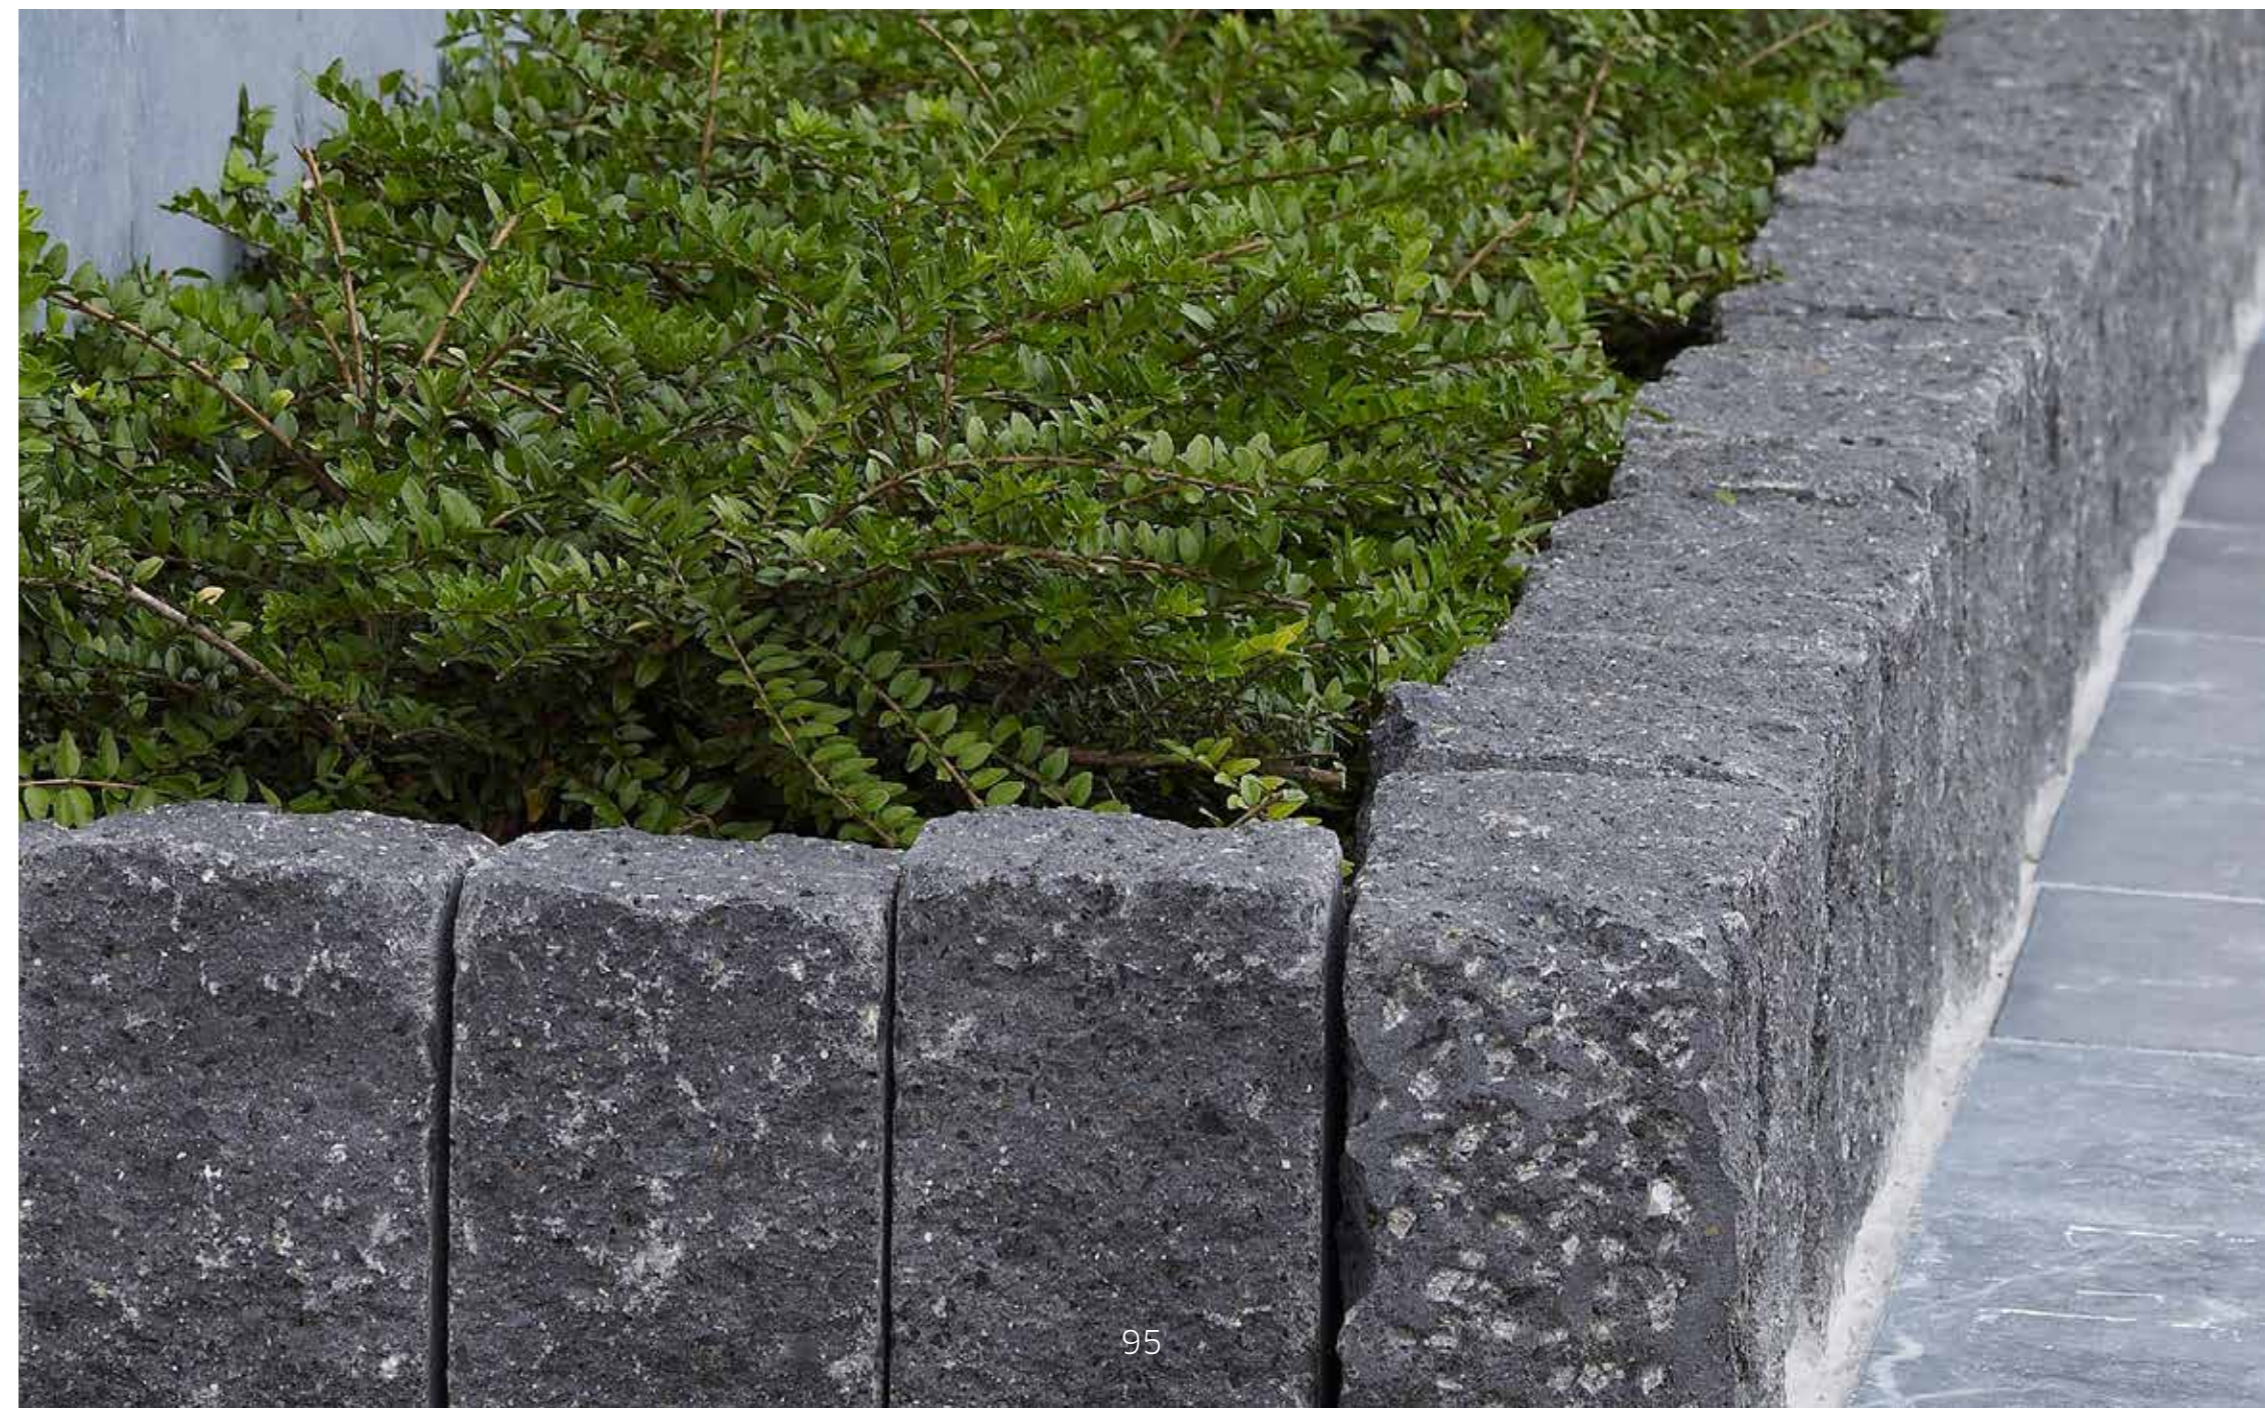

De technische kant

Cliffstone

* tot einde voorraad

	TURF	LABRADOR	SHADOW	GLETSJER
WALLING BRICK EN WALLING BLOCK				
CLIFFSTONE WALLING BLOCK				
50x20x15 cm 2 gekliefde zijden: voor- & achterkant	✓ (*)	✓	✓ (*)	✓
45x20x15 cm hoek-, begin- of eindblok. 3 gekliefde zijden: voor-, zij- & achterkant	✓ (*)	✓	✓ (*)	✓
20x20x15 cm: begin- of eindblok. 3 gekliefde zijden: voor-, zij- & achterkant	✓ (*)	✓	✓ (*)	✓
CLIFFSTONE WALLING BRICK				
30x10x10 cm 2 gekliefde zijden: voor- & achterkant		✓		
25x10x10 cm: hoek-, begin- of eindbrick 3 gekliefde zijden: voor-, zij- & achterkant		✓		
10x10x10 cm: begin- of eindbrick 3 gekliefde zijden: voor-, zij- & achterkant		✓		

Deze kleuren kunnen afwijken van de werkelijkheid