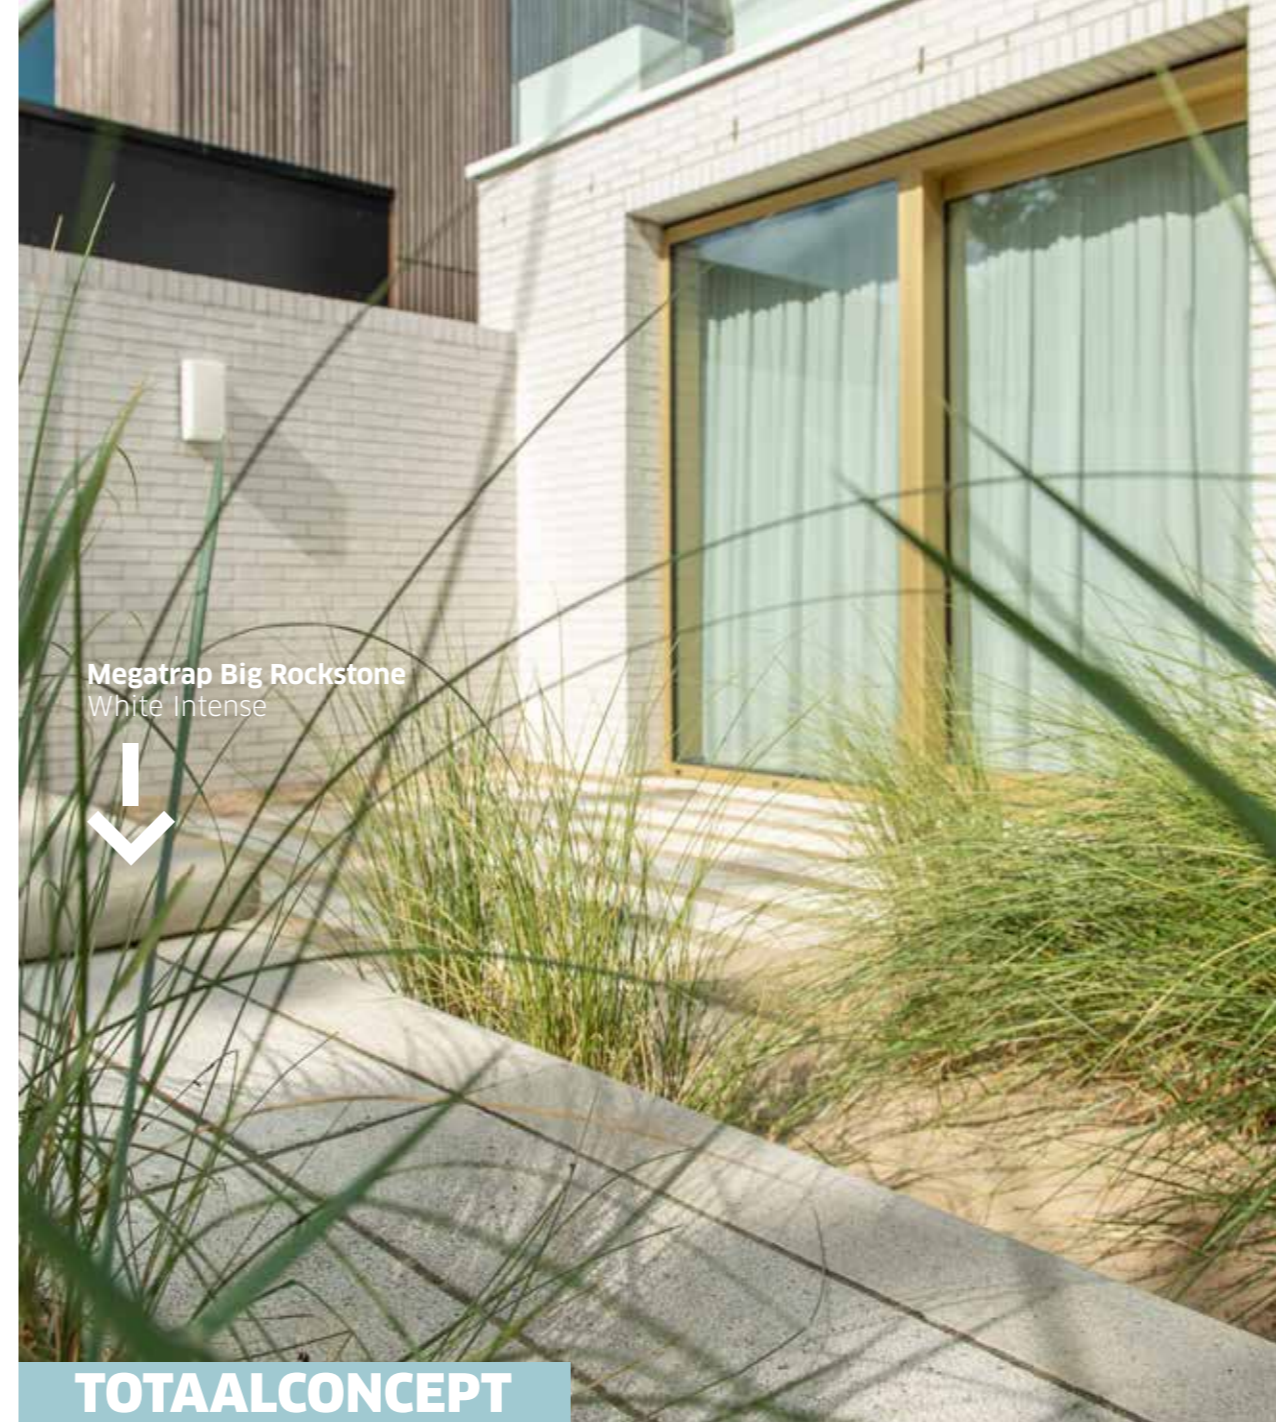

De technische kant

Afwerking

Trappen

(*) op dit product kan een langere levertermijn van toepassing zijn

	SILVER	SILVERLIGHT	BLUE STEEL	DIAMOND	DARK	BIG WHITE
ROCKSTONE intense						
100x15x40 cm	✓	✓	✓	✓	✓	✓
50x15x40 cm	✓		✓	✓	✓	

	intense	intense	intense		
	CARBON	TURF	GRAND BLANC	GRIS NATUREL	ARDUNA
CARREAU					
100x15x40 cm	✓	✓	✓	✓	✓
50x15x40 cm	✓			✓	✓

	BLUE VELVET	GREY VELVET	CREAM VELVET
SMOOTH			
100x15x40 cm	✓	✓	✓
40x15x40 cm (hoekstuk)	✓ (*)	✓ (*)	✓ (*)
100x15x40 cm met led	✓	✓	✓

Deze kleuren kunnen afwijken van de werkelijkheid

TOTAALCONCEPT