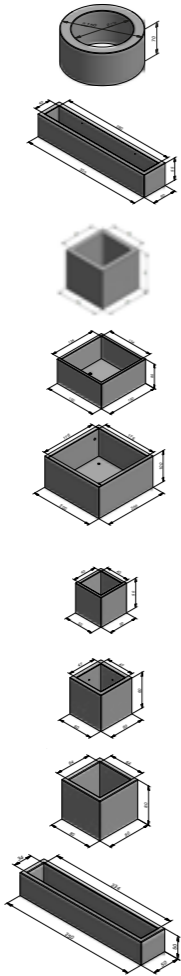

Planters

	Grey Velvet	Cream Velvet
Planter (lxbxh of Ø)		
Ø150 cm met RVS zonder bodem	✓	✓
300x60x55 cm	✓	✓
Planter Square		
100x100x90 cm zonder bodem	✓	✓
150x150x80 cm op sokkel	✓	✓
200x200x100 cm met bodem	✓	✓
Planter Cube		
50x50x50 cm met bodem	✓	✓
60x60x60 cm met bodem	✓	✓
80x80x80 cm op sokkel	✓	✓
Planter Long		
250x50x50 cm op sokkel	✓	✓