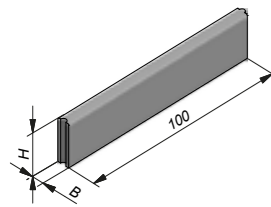

L-element Smooth

	BLUE VELVET	GREY VELVET	CREAM VELVET
Smooth L-element			
400x80x60 cm	✓	✓	✓
400x120x80 cm	✓	✓	✓

Deze kleuren kunnen afwijken van de werkelijkheid

De technische kant

Boordstenen

	intense											
	CARBON	TURF	GRIS NATUREL	ARDUNA	SILVER	BLUE STEEL	BLACK	DIAMOND	DARK	GRIS	ZWART	
	CARREAU				ROCKSTONE					CLASSIC		
Grasboordsteen Discrète 100x20x5 cm										✓	✓	
Grasboordsteen Impercible 100x20x3,5 cm										✓		
100x15x5 cm	✓									✓	✓	
100x15x6 cm										✓		
100x20x5 cm										✓		
100x20x6 cm	✓	✓	✓	✓	✓	✓	✓	✓	✓	✓	✓	
100x30x6 cm	✓									✓	✓	
100x20x8 cm										✓		
100x20x10 cm*										✓	✓	
100x25x10 cm										✓		
100x30x10 cm*										✓	✓	
100x40x8 cm										✓		
100x40x10 cm										✓		